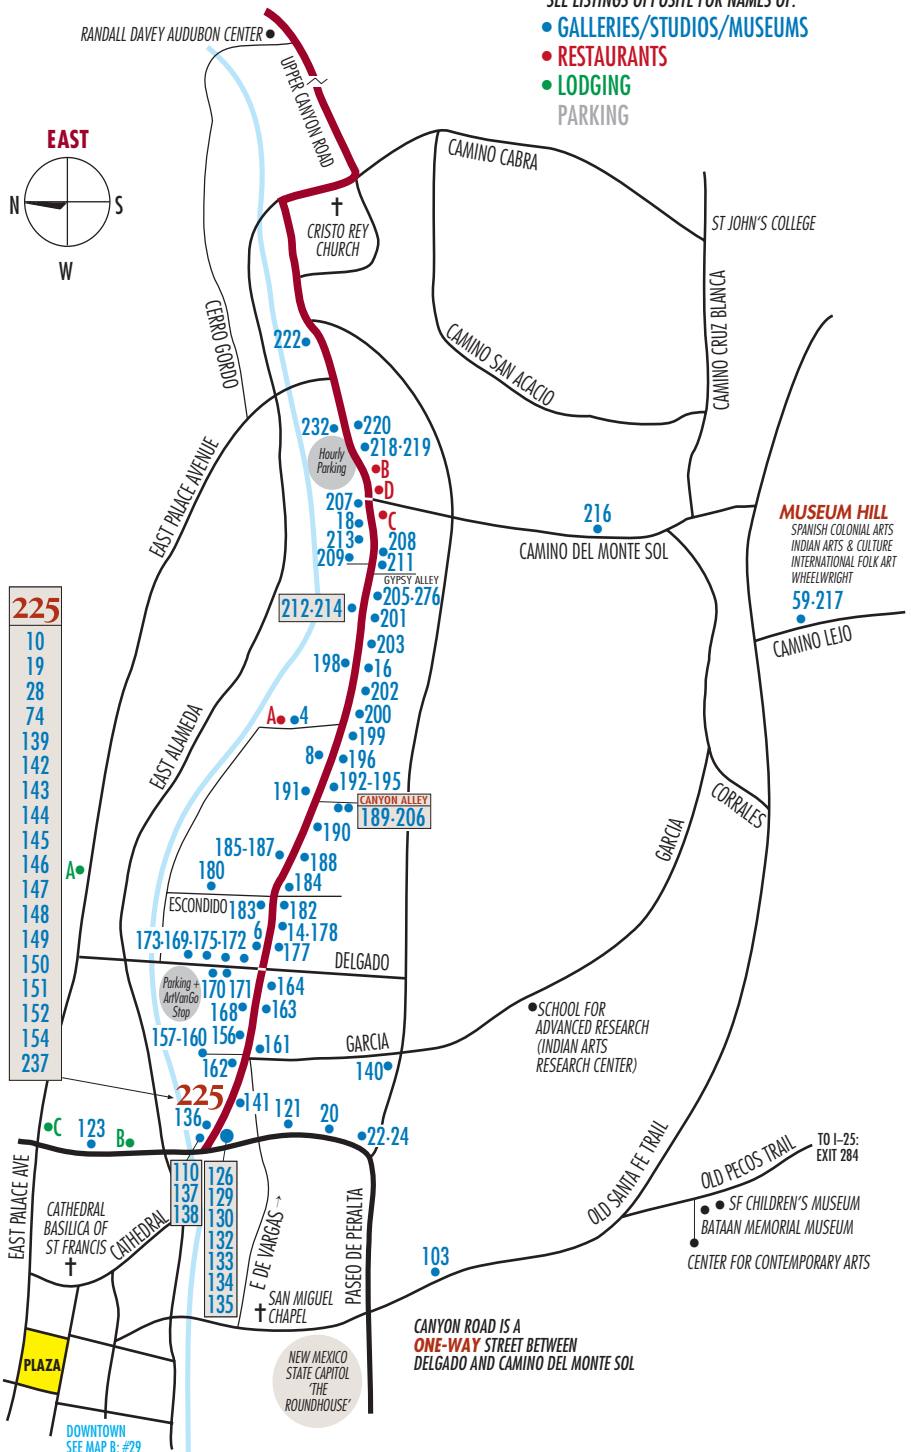

MAP C · CANYON ROAD

SEE LISTINGS OPPOSITE FOR NAMES OF:

- GALLERIES/STUDIOS/MUSEUMS
- RESTAURANTS
- LODGING
- PARKING

225
10
19
28
74
139
142
144
145
146
147
148
149
150
151
152
154
237

CANYON ROAD IS A **ONE-WAY** STREET BETWEEN DELGADO AND CAMINO DEL MONTE SOL