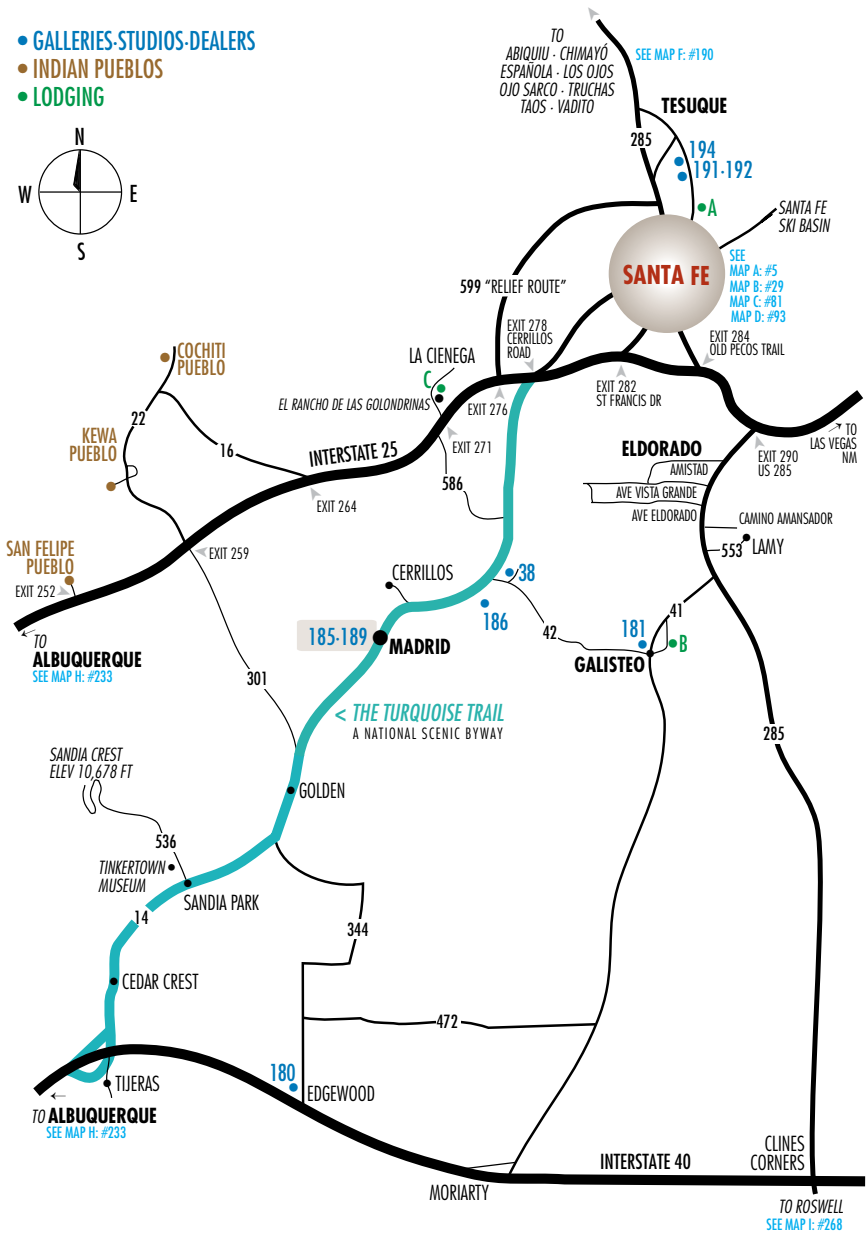

MAP E · OUTSKIRTS OF SANTA FE

- GALLERIES-STUDIOS-DEALERS
- INDIAN PUEBLOS
- LODGING

GALLERIES-STUDIOS-DEALERS

Use these numbers as map and page locators

Candye Garrett181

Glenn Green Galleries194

Allan Houser Sculpture Garden ...38

Bishop's Lodge Ranch Resort & Spa A

The Galisteo Inn B

Sunrise Springs Inn & Retreat
and Blue Heron Restaurant C