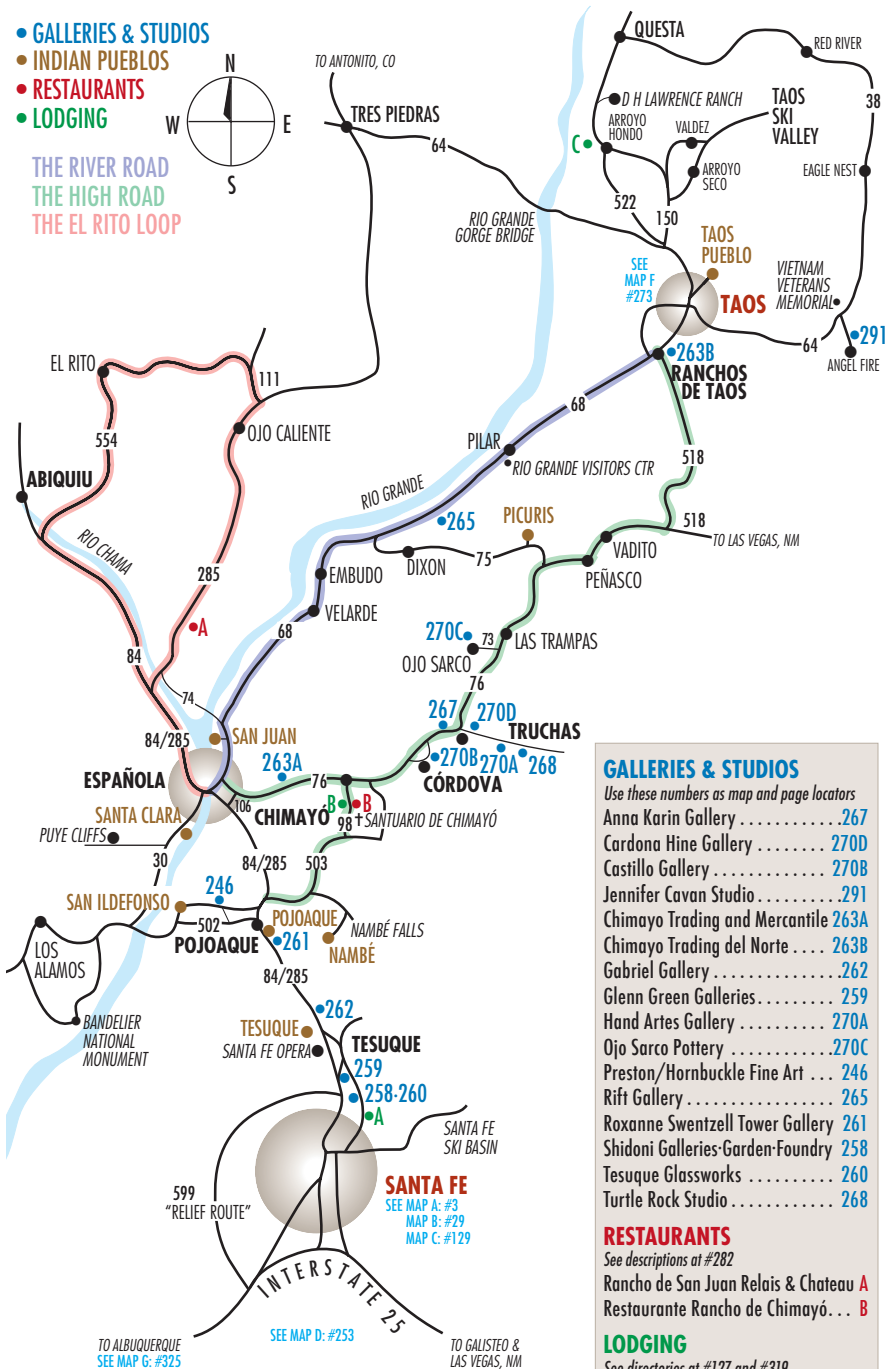

MAP E · BETWEEN SANTA FE AND TAOS

- GALLERIES & STUDIOS
- INDIAN PUEBLOS
- RESTAURANTS
- LODGING

THE RIVER ROAD
THE HIGH ROAD
THE EL RITO LOOP

GALLERIES & STUDIOS

Use these numbers as map and page locators

Anna Karin Gallery	267
Cardona Hine Gallery	270D
Castillo Gallery	270B
Jennifer Cavan Studio	291
Chimayo Trading and Mercantile	263A
Chimayo Trading del Norte	263B
Gabriel Gallery	262
Glenn Green Galleries	259
Hand Artes Gallery	270A
Ojo Sarco Pottery	270C
Preston/Hornbuckle Fine Art	246
Rift Gallery	265
Roxanne Swentzell Tower Gallery	261
Shidoni Galleries-Garden-Foundry	258
Tesuque Glassworks	260
Turtle Rock Studio	268

RESTAURANTS

See descriptions at #282

Rancho de San Juan Relais & Chateau	A
Restaurante Rancho de Chimayó	B

LODGING

See directories at #127 and #319

Bishop's Lodge Ranch Resort & Spa	A
Hacienda Rancho de Chimayó	B
Mountain Light B & B	C